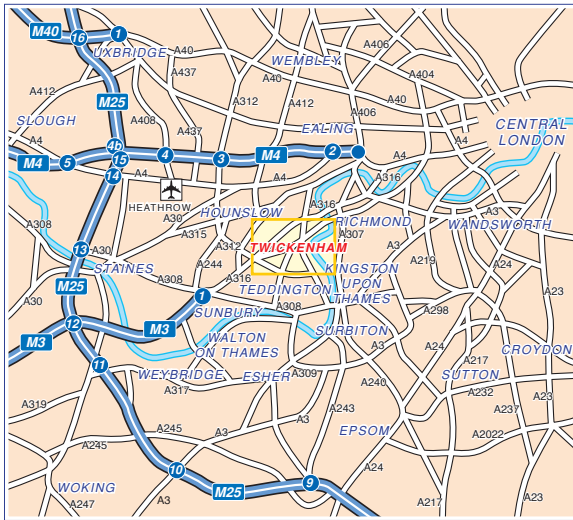

## Public Transport

By Rail, Twickenham Station.  
Approximately 10 minutes walk away.  
For information on train operators and  
times phone National Rail Enquiries  
on 0845 7484950.

By Air, London Heathrow Airport.  
Approximately 25 minutes drive away.