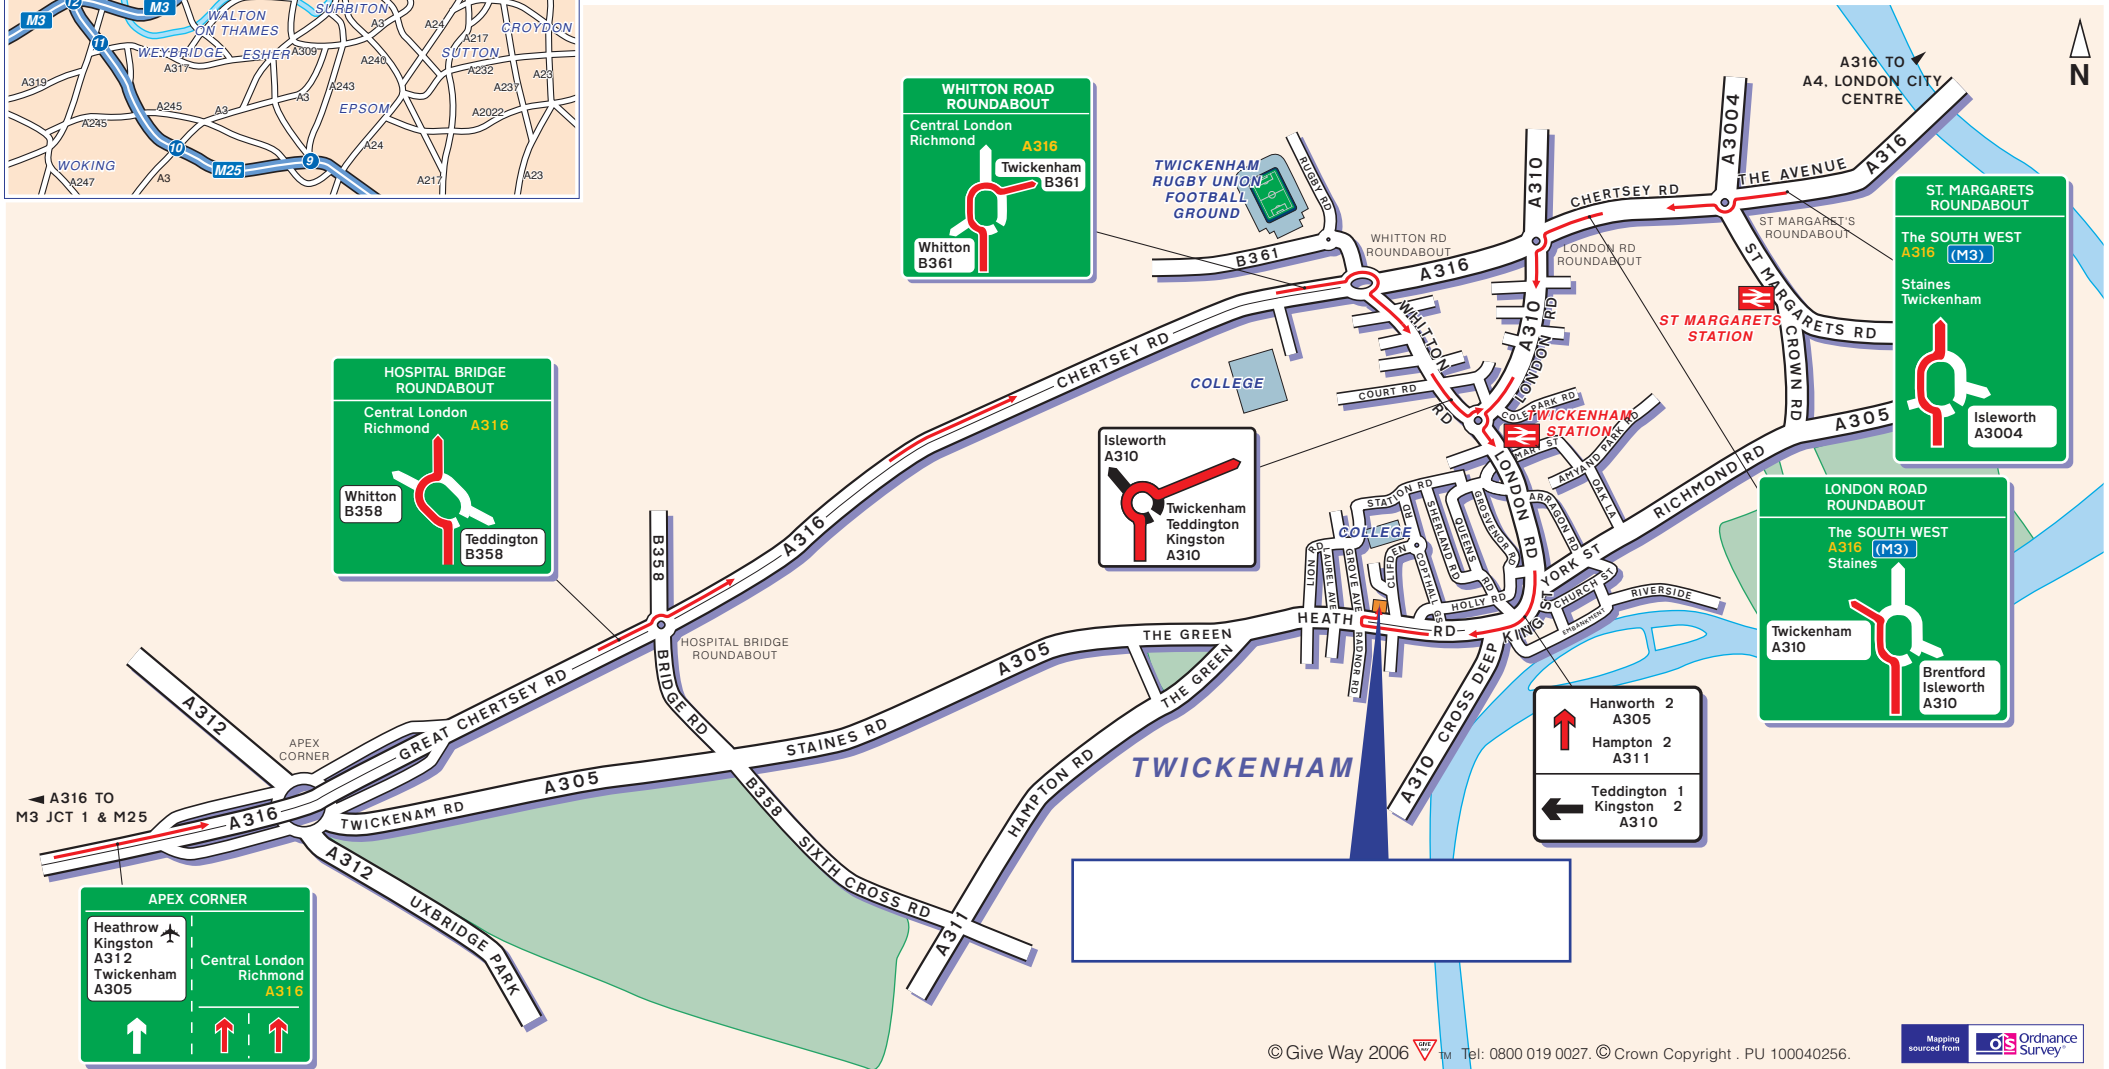

## Public Transport

By Rail, Twickenham Station.  
Approximately 10 minutes walk away.  
For information on train operators and  
times phone National Rail Enquiries  
on 0845 7484950.

By Air, London Heathrow Airport.  
Approximately 25 minutes drive away.